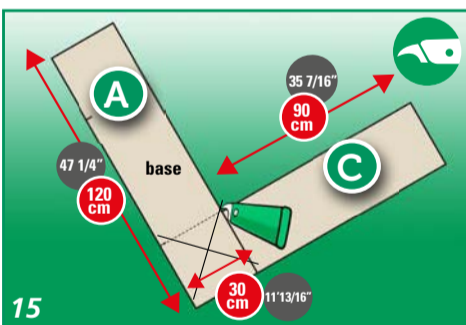

FITTING INSTRUCTIONS

FLOOR PREPARATION

ACCLIMATIZE 24 HOURS IN ADVANCE

FITTING INSTRUCTIONS

FINISHING

PLACE FLOORCOVERING WITHIN 48 HOURS