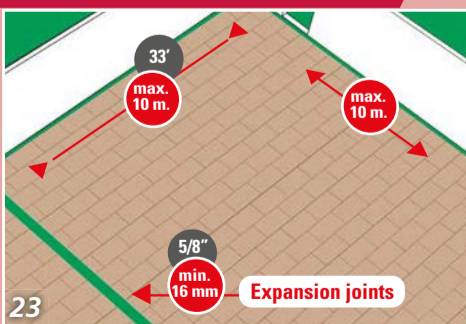

FITTING INSTRUCTIONS

FLOOR PREPARATION

ACCLIMATIZE 24 HOURS IN ADVANCE

FITTING INSTRUCTIONS

FINISHING

PLACE FLOORCOVERING WITHIN 48 HOURS