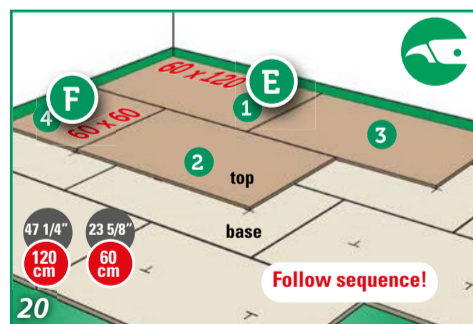

FITTING INSTRUCTIONS

FLOOR PREPARATION

ACCLIMATIZE 24 HOURS IN ADVANCE

FITTING INSTRUCTIONS

FINISHING

PLACE FLOORCOVERING WITHIN 48 HOURS