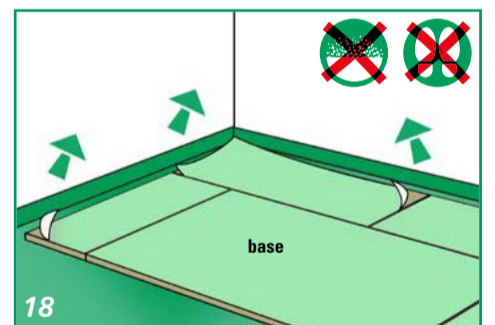

FITTING INSTRUCTIONS

FLOOR PREPARATION

ACCLIMATIZE 24 HOURS IN ADVANCE

FITTING INSTRUCTIONS

FINISHING

PLACE FLOORCOVERING WITHIN 48 HOURS