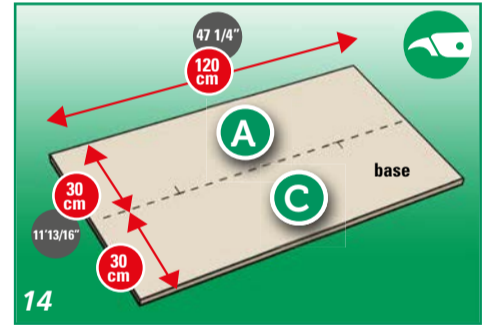

FITTING INSTRUCTIONS

FLOOR PREPARATION

ACCLIMATIZE 24 HOURS IN ADVANCE

FITTING INSTRUCTIONS

FINISHING

PLACE FLOORCOVERING WITHIN 48 HOURS