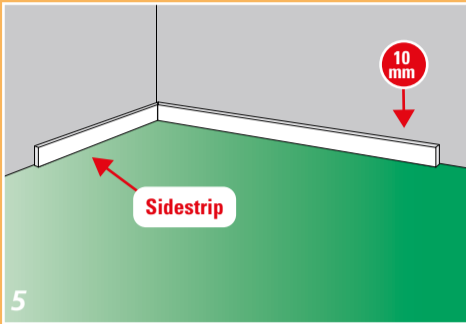

FITTING INSTRUCTIONS

FLOOR PREPARATION

ACCLIMATIZE 24 HOURS IN ADVANCE

FITTING INSTRUCTIONS

FINISHING

PLACE FLOORCOVERING WITHIN 48 HOURS