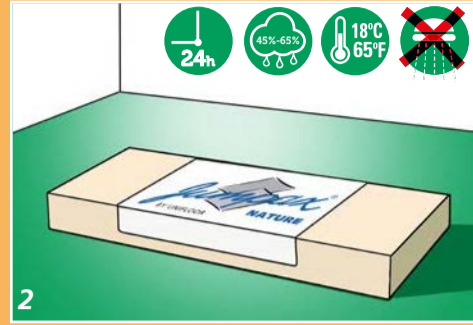

FITTING INSTRUCTIONS

FLOOR PREPARATION

ACCLIMATIZE 24 HOURS IN ADVANCE

FITTING INSTRUCTIONS

FINISHING

PLACE FLOORCOVERING WITHIN 48 HOURS