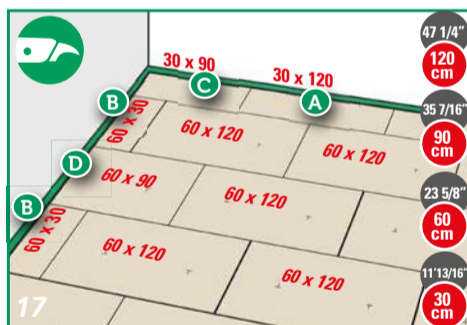

FITTING INSTRUCTIONS

FLOOR PREPARATION

ACCLIMATIZE 24 HOURS IN ADVANCE

FITTING INSTRUCTIONS

FINISHING

PLACE FLOORCOVERING WITHIN 48 HOURS