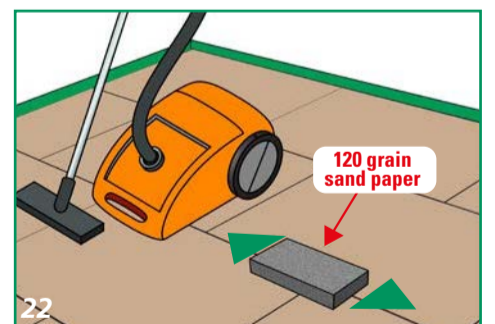

FITTING INSTRUCTIONS

FLOOR PREPARATION

ACCLIMATIZE 24 HOURS IN ADVANCE

FITTING INSTRUCTIONS

FINISHING

PLACE FLOORCOVERING WITHIN 48 HOURS