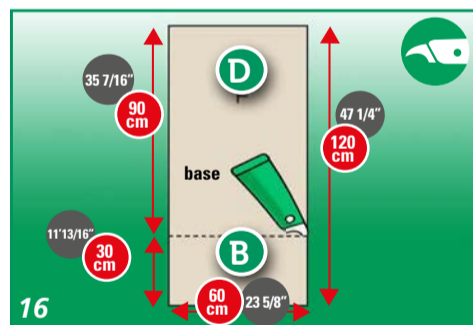

FITTING INSTRUCTIONS

FLOOR PREPARATION

ACCLIMATIZE 24 HOURS IN ADVANCE

FITTING INSTRUCTIONS

FINISHING

PLACE FLOORCOVERING WITHIN 48 HOURS