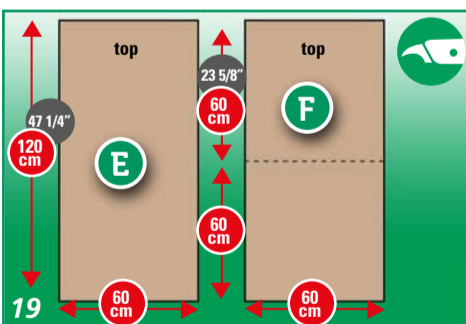

FITTING INSTRUCTIONS

FLOOR PREPARATION

ACCLIMATIZE 24 HOURS IN ADVANCE

FITTING INSTRUCTIONS

FINISHING

PLACE FLOORCOVERING WITHIN 48 HOURS