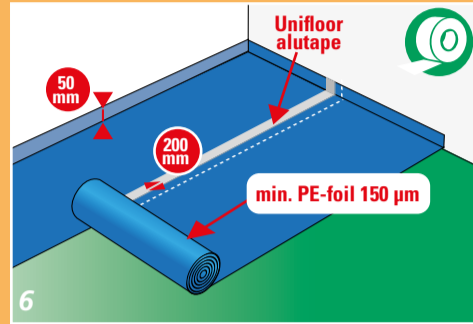

FITTING INSTRUCTIONS

FLOOR PREPARATION

ACCLIMATIZE 24 HOURS IN ADVANCE

FITTING INSTRUCTIONS

FINISHING

PLACE FLOORCOVERING WITHIN 48 HOURS