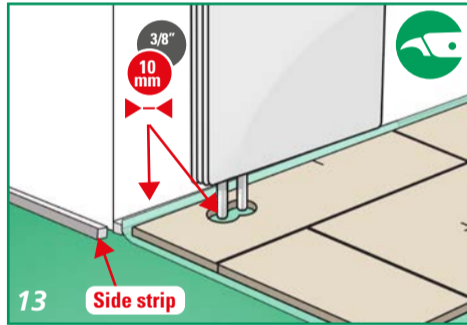

FITTING INSTRUCTIONS

FLOOR PREPARATION

ACCLIMATIZE 24 HOURS IN ADVANCE

FITTING INSTRUCTIONS

FINISHING

PLACE FLOORCOVERING WITHIN 48 HOURS