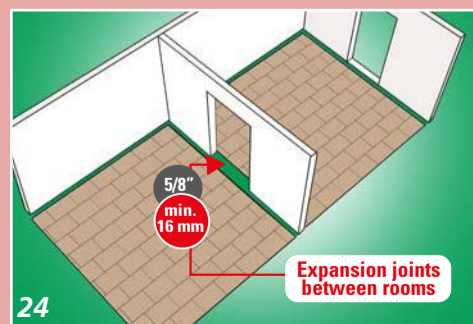

FITTING INSTRUCTIONS

FLOOR PREPARATION

ACCLIMATIZE 24 HOURS IN ADVANCE

FITTING INSTRUCTIONS

FINISHING

PLACE FLOORCOVERING WITHIN 48 HOURS