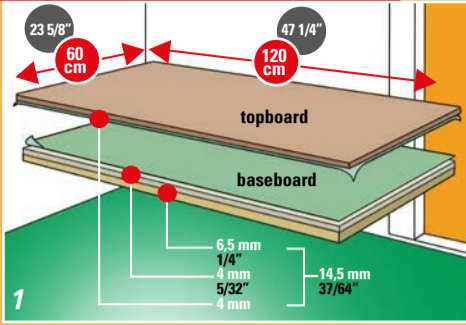

FITTING INSTRUCTIONS

FLOOR PREPARATION

ACCLIMATIZE 24 HOURS IN ADVANCE

FITTING INSTRUCTIONS

FINISHING

PLACE FLOORCOVERING WITHIN 48 HOURS