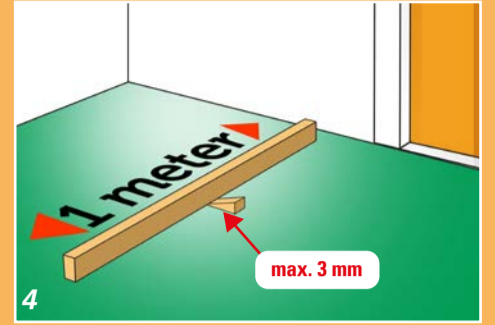

FITTING INSTRUCTIONS

FLOOR PREPARATION

ACCLIMATIZE 24 HOURS IN ADVANCE

FITTING INSTRUCTIONS

FINISHING

PLACE FLOORCOVERING WITHIN 48 HOURS